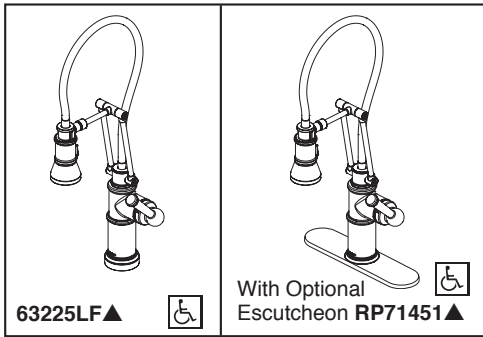

## KITCHEN FAUCETS

- Artesso™ Collection
- Single Handle Articulating Deck Mount

63225LF▲

With Optional  
Escutcheon RP71451▲

Submitted Model No.: \_\_\_\_\_

Specific Features: \_\_\_\_\_

### STANDARD SPECIFICATIONS:

- Maximum 1.8 gpm @ 60 psi, 6.8L/min @ 414 kPa
- One or three hole mount (escutcheon optional)
- Diamond coated ceramic cartridge
- Quick connect hoses
- Arm rotates 360°
- 23" (584 mm) above-deck exposed hose
- Two-function wand: aerated stream or spray
- Dual integral check valves in sprayer