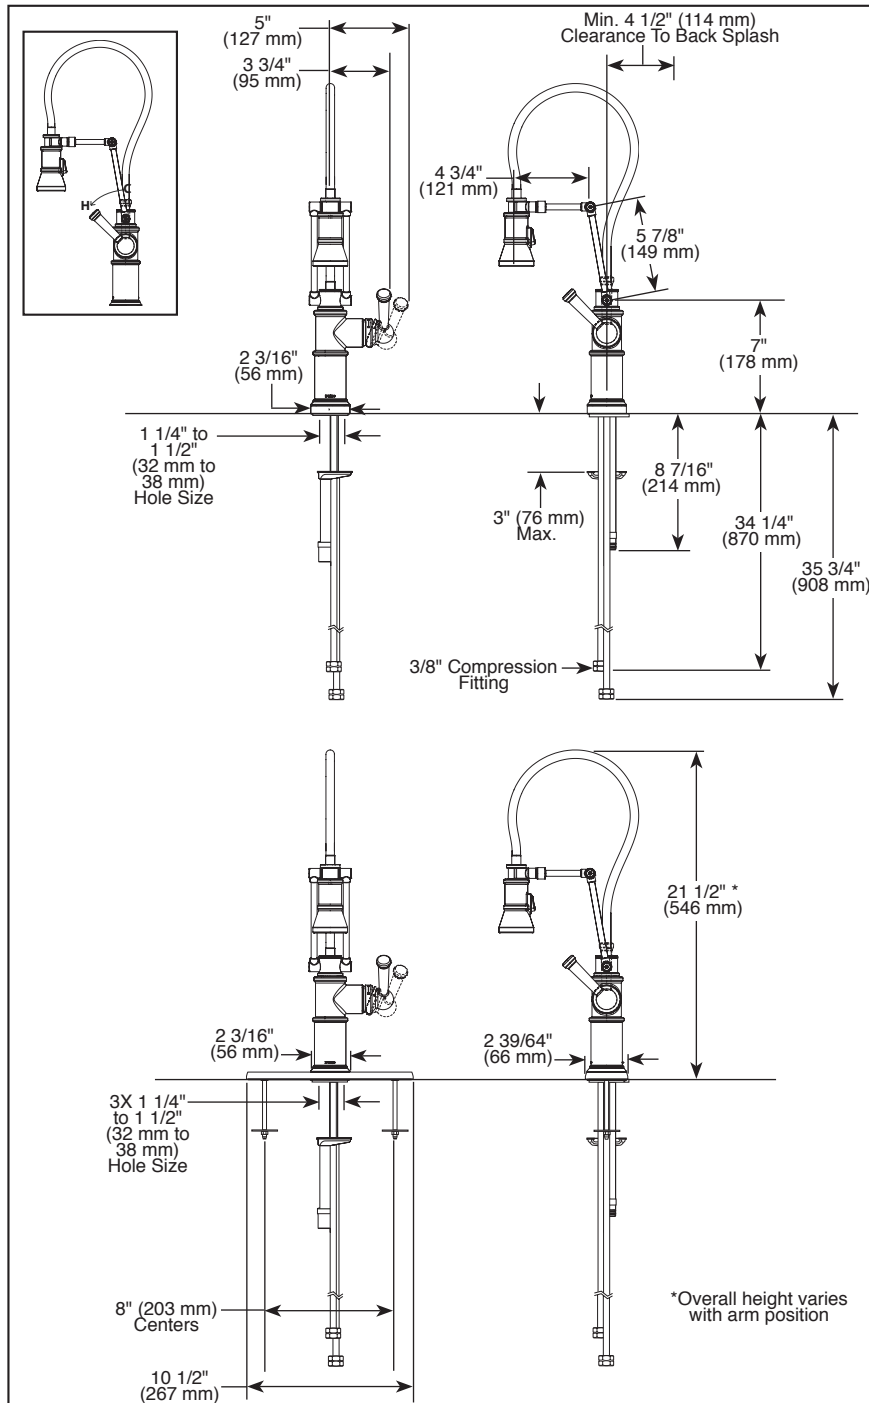

FEATURES:

- MagneDock® Magnetic Docking

STANDARD SPECIFICATIONS:

- Maximum 1.8 gpm @ 60 psi, 6.8L/min @ 414 kPa
- One or three hole mount (escutcheon optional)
- Diamond coated ceramic cartridge
- Quick connect hoses
- Arm rotates 360°
- 23" (584 mm) above-deck exposed hose
- Two-function wand: aerated stream or spray
- Dual integral check valves in sprayer

Note: Exterior arm screws are decorative and will NOT need to be tightened during the lifetime of the faucet. Turning or removing screws may hinder arm functionality and will void the faucet warranty.

WARRANTY

- Lifetime limited warranty on parts (other than electronic parts and batteries) and finishes: or, for commercial users, for 5 years from date of purchase.
- 5 year limited warranty on electronic parts (other than batteries); or, for commercial users, for 1 year from the date of purchase. No warranty is provided on batteries.

COMPLIES WITH:

- ASME A112.18.1 / CSA B125.1
- Indicates compliance to ICC/ANSI A117.1
- Verified compliant with .25% weighted average Pb content regulations.

▲ Designate proper finish suffix

Brizo Kitchen & Bath Company reserves the right (1) to make changes in specifications and materials, and (2) to change or discontinue models, both without notice or obligation. Dimensions are for reference only. See current full-line price book or www.brizo.com for finish options and product availability.

BSP-K-63225LF Rev. D

Brizo Kitchen & Bath Company
Indianapolis, Indiana 46280
A Division of Masco Corporation of Indiana
© 2017 Brizo Kitchen & Bath Company